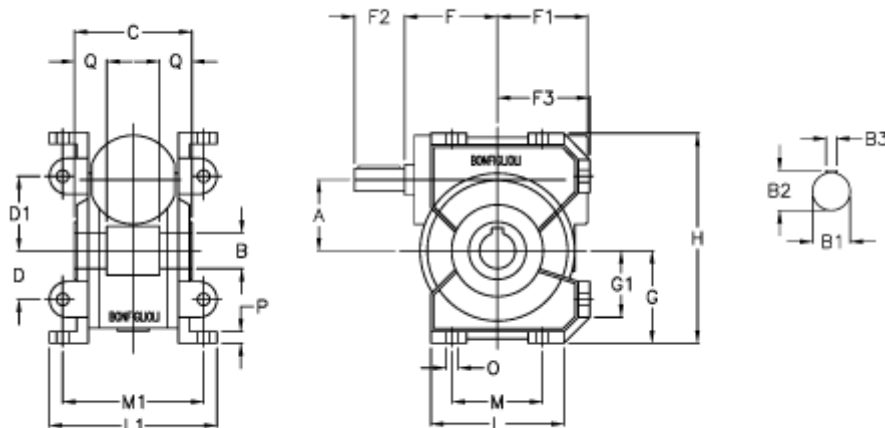

Article number: 3901049007000

Description: Worm gear with solid input shaft
VF 49U-7-HS

Measures

a = 49.5	Description = VF 49U-xx-HS	L = 93
B = 25	F = 65	L1 = 117
B1 = 16	F1 = 63	m = 63
B2 = 18.0	F2 = 40	M1 = 98.5
B3 = 5	F3 = 64.5	O = 8.5
C = 82	g = 64.5	P = 8
D = 34	G1 = 46.5	Q = 22.5
D1 = 52	H = 146.5	